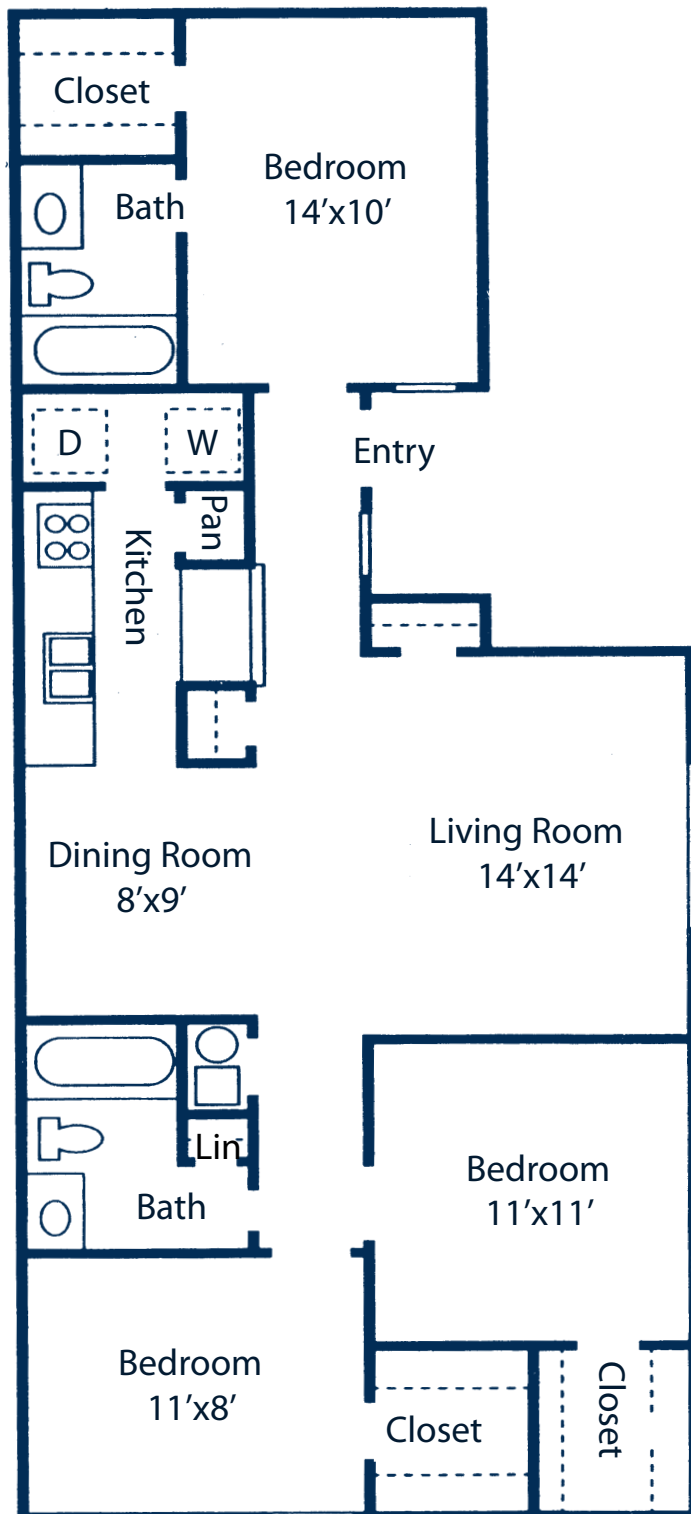

3 Bedrooms, 2 Baths
1000 Sq. Ft.

4800 Brookdale Drive
Wichita Falls, TX 76310
(940) 691-7211

All dimensions are approximate. All plans and specifications are subject to change and revision without notice.