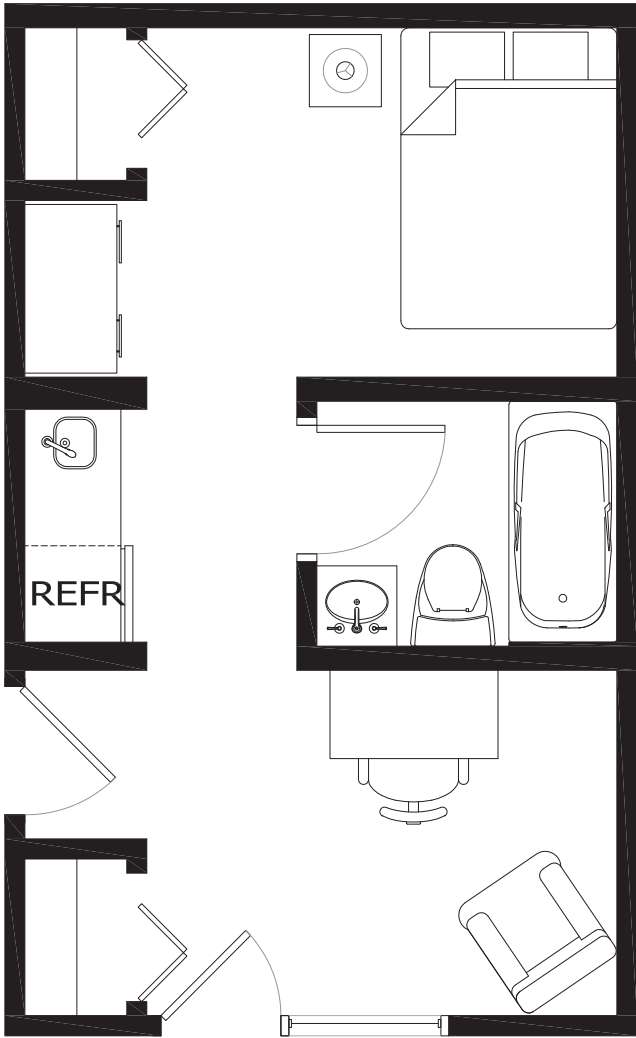

# Bedroom Layout

**STAR  
SUITES**  
STUDENT LIVING

**Star Suites Student Living**  
1560 High Road  
Tallahassee, FL 32304  
(850) 576-5100

All dimensions are approximate. All plans and specifications are subject to change and revision without notice.