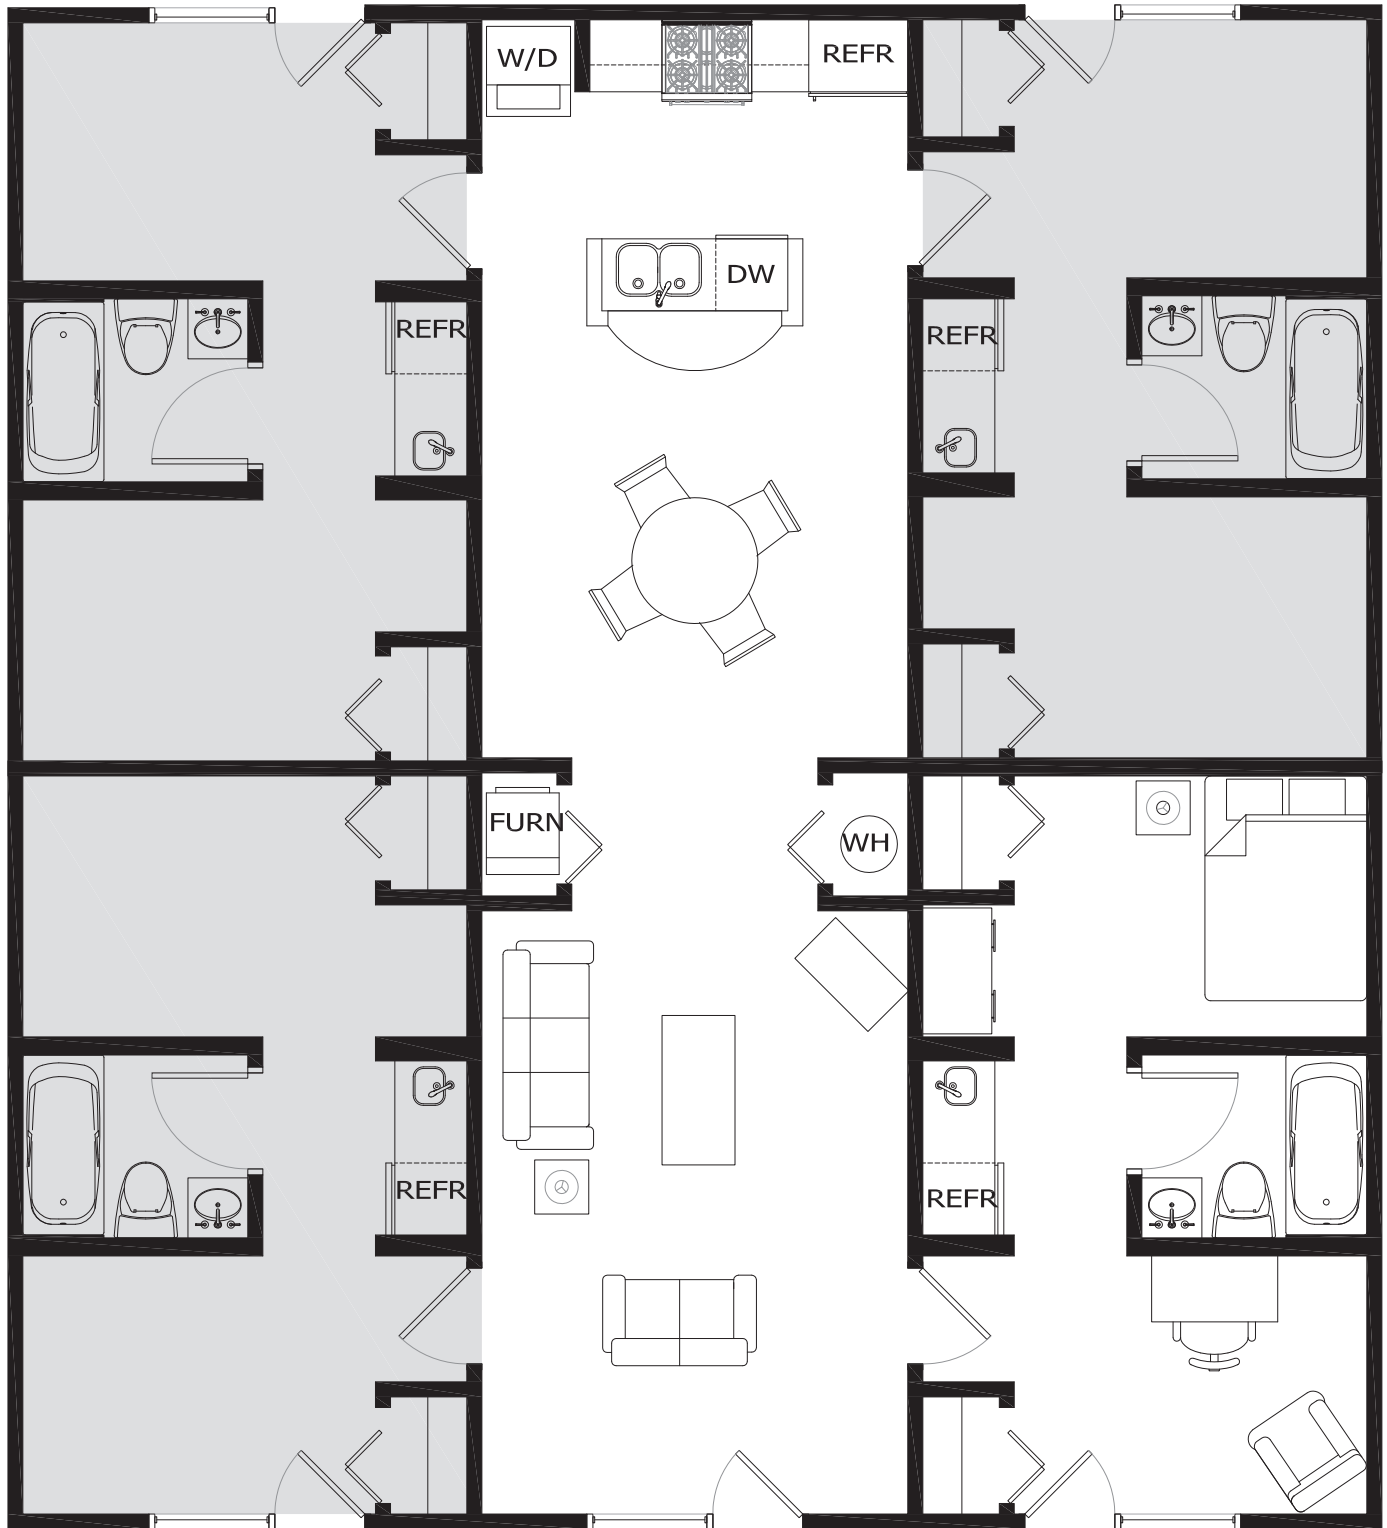

**STAR
SUITES**
STUDENT LIVING

Star Suites Student Living
1560 High Road
Tallahassee, FL 32304
(850) 576-5100

Suite Layout

All dimensions are approximate. All plans and specifications are subject to change and revision without notice.